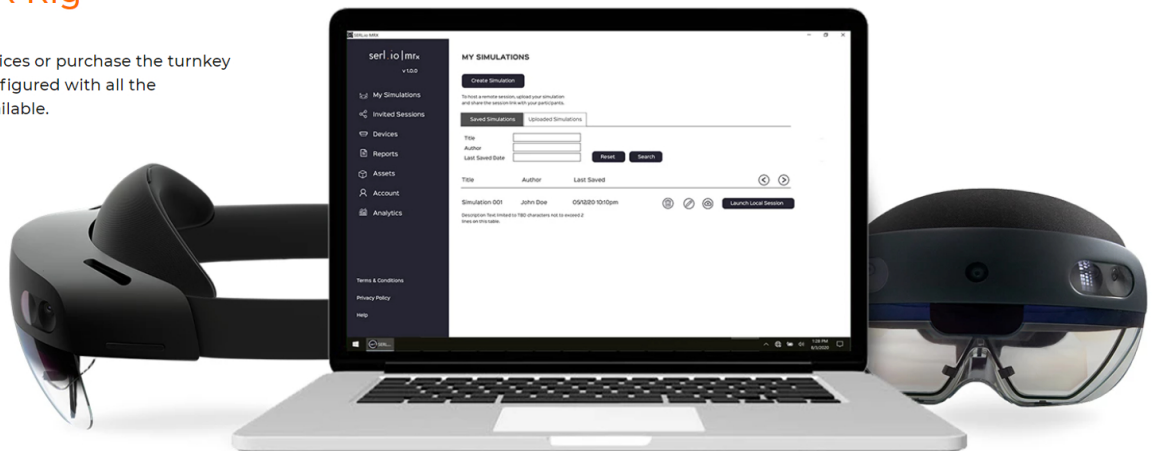

Microsoft Partner | Mixed Reality

magic leap developers
access