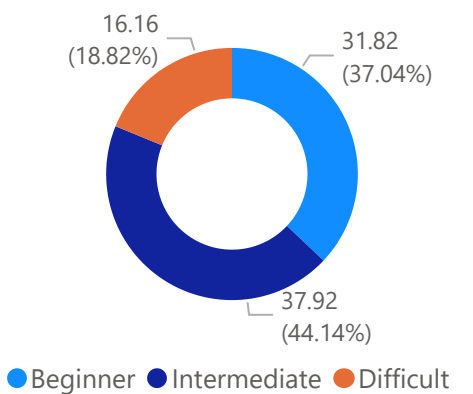

Total Lifts

12K

Months with more resorts opened

Resorts with the longest runs (km)

Continent: ● Asia ● Europe ● North America ● Oceania ● South America

Resorts with the highest points (meters)

Variety of Slopes in distance (km)

Resort	Continent	Country	Season	Price
Zürs (Ski Arlberg)	Europe	Austria	December - April	53.00
Zugspitze	Europe	Germany	May	45.00
Zillertal Arena-Zell am Ziller-?Gerlos-?Ko?nigsleiten-?Hochkrimml	Europe	Austria	December - April	52.00
Zermatt - Matterhorn	Europe	Switzerland	Year-round	81.00
Zell am See	Europe	Austria	December - April	50.00
Zauchensee	Europe	Austria	April	52.00
Zao Onsen	Asia	Japan	December - May	39.00
YongPyong Resort	Asia	South Korea	November - April	57.00
Ylla?s	Europe	Finland	November - May	42.00
Yellowstone Club	North America	United States	November - April	0.00
Wurzeralm-Spital am Pyhrn	Europe	Austria	December - April	41.00
Wolf Creek	North America	United States	November - April	56.00
Wispile (Gstaad)	Europe	Switzerland	December - March	54.00
Winter Park Resort	North America	United States	November - April	119.00