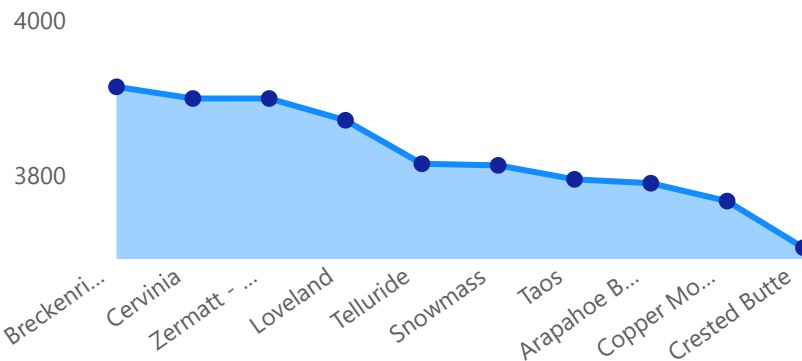

Number of Resorts

499

Avg Ticket Price

48.72

Total length of slopes (km)

43K

Resorts with Nightskiing

204

Total Lifts

12K

Months with more resorts opened

Resorts with the longest runs (km)

Continent: ● Asia ● Europe ● North America ● Oceania ● South America

Resorts with the highest points (meters)

Variety of Slopes in distance (km)

Resort	Continent	Country	Season	Price
Zürs (Ski Arlberg)	Europe	Austria	December - April	53.00
Zugspitze	Europe	Germany	May	45.00
Zillertal Arena-Zell am Ziller-?Gerlos-?Ko?nigsleiten-?Hochkrimml	Europe	Austria	December - April	52.00
Zermatt - Matterhorn	Europe	Switzerland	Year-round	81.00
Zell am See	Europe	Austria	December - April	50.00
Zauchensee	Europe	Austria	April	52.00
Zao Onsen	Asia	Japan	December - May	39.00
YongPyong Resort	Asia	South Korea	November - April	57.00
Ylla?s	Europe	Finland	November - May	42.00
Yellowstone Club	North America	United States	November - April	0.00
Wurzeralm-Spital am Pyhrn	Europe	Austria	December - April	41.00
Wolf Creek	North America	United States	November - April	56.00
Wispile (Gstaad)	Europe	Switzerland	December - March	54.00
Winter Park Resort	North America	United States	November - April	119.00